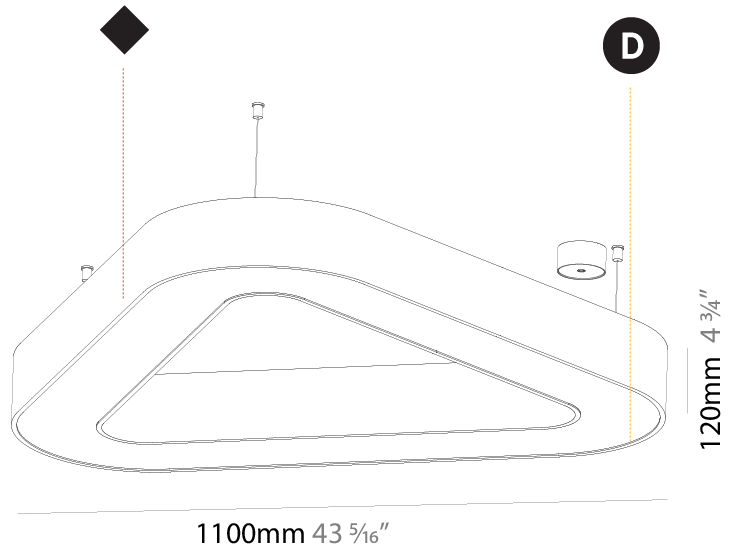

GENERAL

Series: Glorious
Subseries: Glorious Victory
Brand: Prolicht
Division: Architectural
Mounting Type: Suspension
Mounting Location: Ceiling
Subcategory: Ambient

PHYSICAL

Shape: Abstract
Length (mm): 1100
Length (in): 43 ⁵/₁₆
Width (mm): 1100
Width (in): 43 ⁵/₁₆
Height (mm): 120
Height (in): 4 ³/₄
Max. Overall Height (mm): 2120
Max. Overall Height (in): 83 ⁷/₁₆
Light Distribution: Direct / Indirect
Weight (kg): 10.819
Weight (lbs): 23.851
Diffuser: PMMA - Opal or Micro-Prism
Fixture Finish: SSR / BKV / CWI / CRY / HAB / LAG / UFT / ITA / RUA / RUR / MIC / FTG / MYG / TWT / LOD / PUS / FRO / FUP / KIA / POP / BLS / SPG / MEY / GOH / GUM / CHC / COM / ABZ / JAG / OBR / MOS / ROR
Fixture Material: Aluminum

ELECTRICAL

Lamp Type: LED (Zhaga Standard)
Input Wattage (W): 70
Total Output Wattage (W): 60 / 48 (3500K)
Dimming: Non-Dimming / Phase Dimming (120Vac only) / 0-10V Dimming
Driver Included: Yes
Driver Location: Integrated
Driver Type: Constant Current - 120 / 277Vac
Driver Class: Class 2
Input Voltage (V): 120 - 277
Constant Current (MA): 350 / 900/600 (3500K)

LED

Color Temperature (°K): 3000 / 3500 / 4000
Max. Delivered Lumen (lm): 4150 / 4302 / 4390 Direct / 3660 / 3783 / 3860 Indirect
CRI: >80 CRI
Efficiency (%): 70.9
Lamp Life (hrs): 50000

OPTICAL

RATINGS AND CERTIFICATIONS

Certified By: Certified for North American Standards
IP rating: IP20